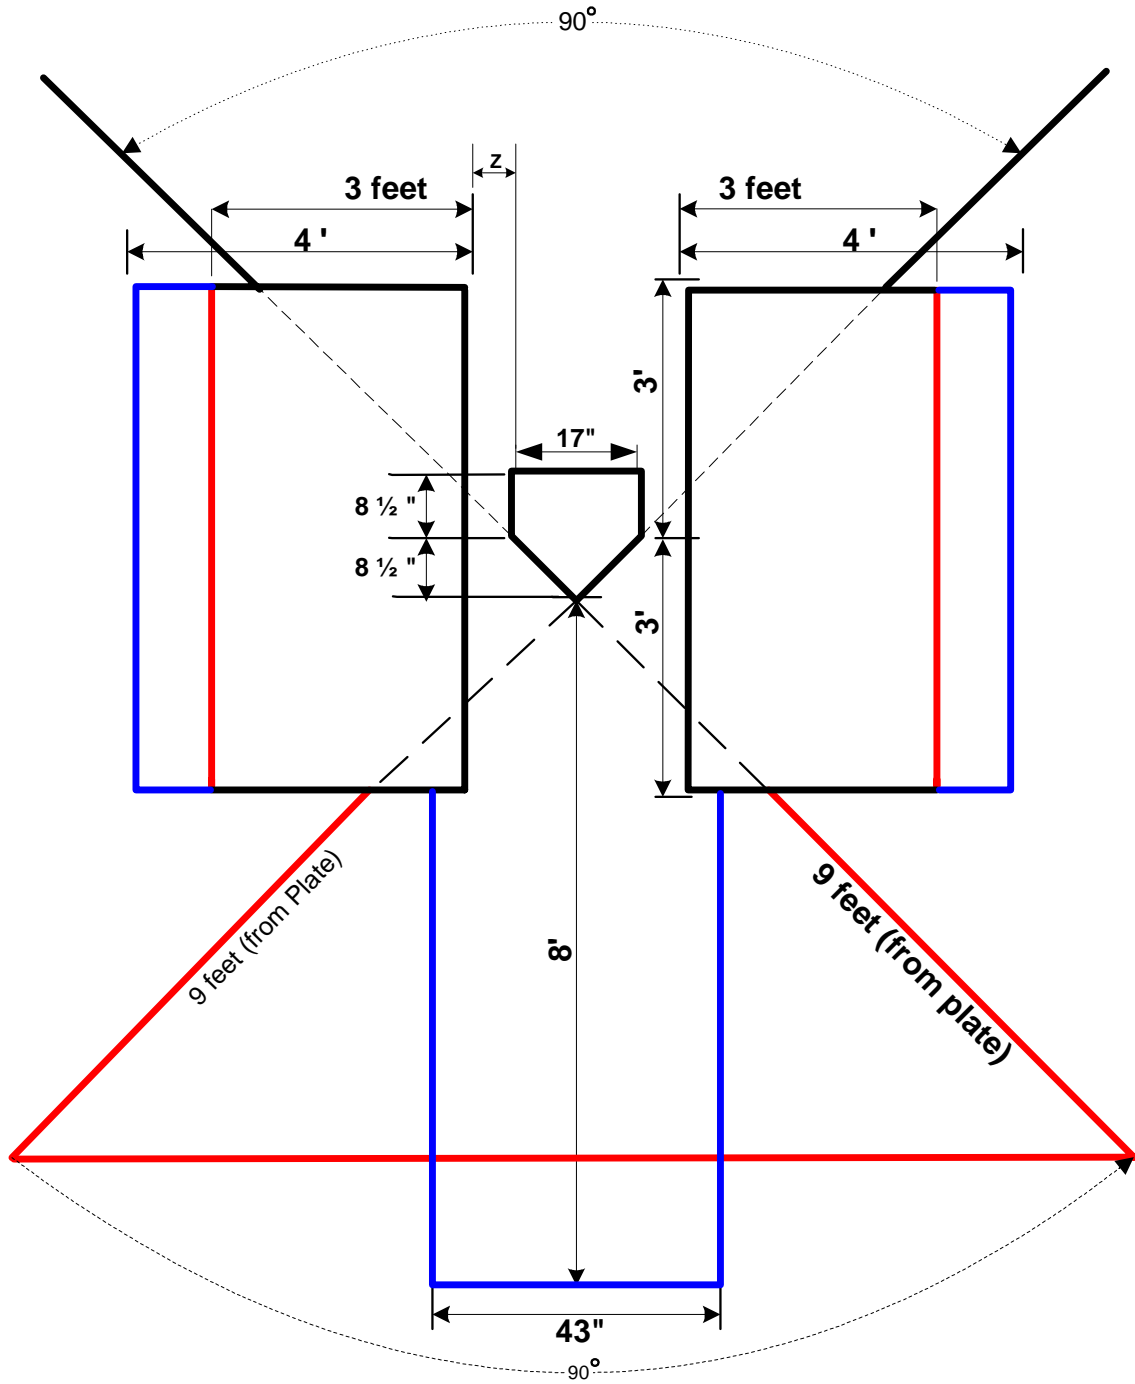

Home Plate Area

Little League Only

Note: Dimension "Z" = 4 inches

Major League Only

Note: Dimension "Z" = 6 inches

Re-prints available at CMUmpires.org – see Facts & Figures page

© copyright 2009, Mark Swiss, Central Maryland Umpires Office of Umpire Development
This page may be freely copied in its entirety – including this notice.